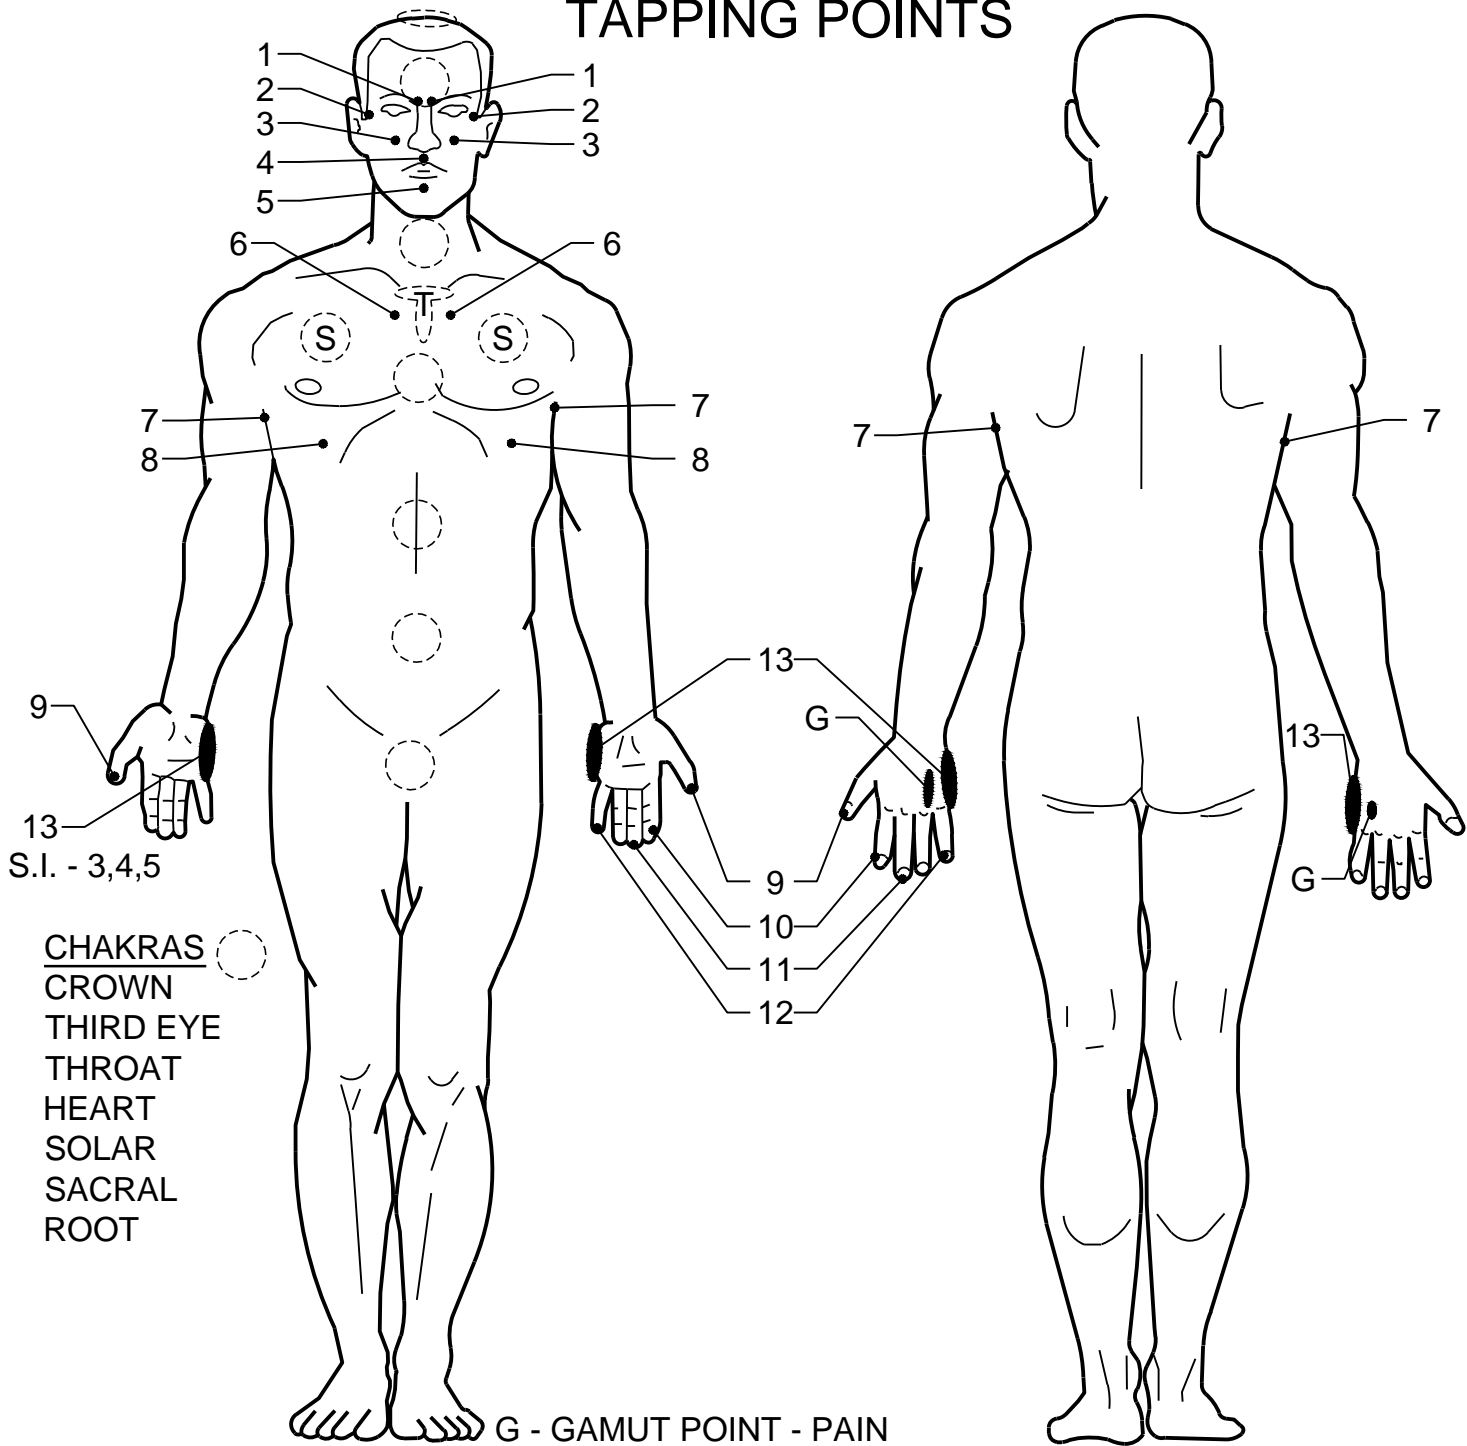

# TAPPING POINTS

S.I. - 3,4,5

- CHAKRAS** ○
- CROWN
  - THIRD EYE
  - THROAT
  - HEART
  - SOLAR
  - SACRAL
  - ROOT

G - GAMUT POINT - PAIN  
 S - SORE SPOTS - MASSIVE REVERSAL  
 T - THYMUS - IMMUNE SYSTEM

**MERIDIANS**

- 1. BLADDER - SADNESS
- 2. GALLBLADDER - RAGE
- 3. STOMACH - FEAR
- 4. GOVERNING - UPPER LIP - EMBARRASSMENT
- 5. CENTRAL - UNDER LIP - SHAME
- 6. KIDNEY 27 - COLLARBONE - TERROR
- 7. SPLEEN - UNDER ARM - VULNERABLE
- 8. LIVER - RIBS - RESENTMENT & OLD ANGER
- 9. LUNG - THUMB - GRIEF
- 10. LARGE INTESTINE - INDEX - GUILT
- 11. PERICARDIUM - MIDDLE - PROTECTION
- 12. CARDIAC - LITTLE - ANGER
- 13. SMALL INTESTINE - "KARATE CHOP" OR "MAGIC SPOT" - PANIC POINT